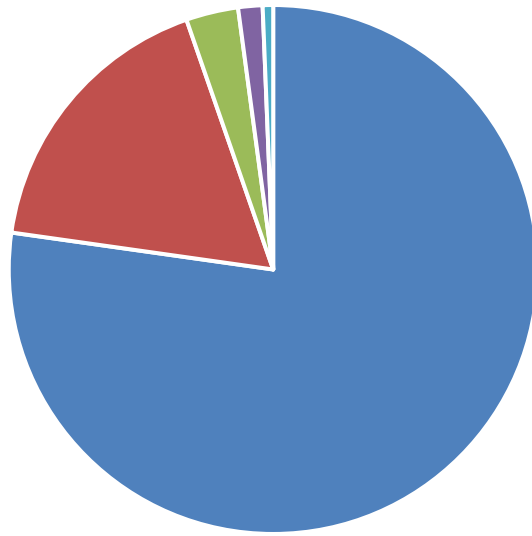

Friends and Family Test Feedback August 2024

■ Very Good ■ Good ■ Neither Good Nor bad ■ Poor ■ Very Poor